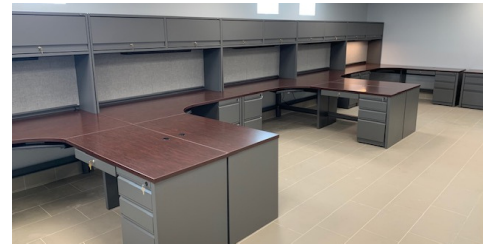

Speak with your Datum Specialist today to learn more about Datum's wide array of multi-purpose storage and furniture solutions:

- High -Density Storage
- Filing Systems and Shelving
- Weapon Storage
- Desks and Workstations
- Lockers

EXPERIENCE. SERVICE. COMMITMENT.

Owned and operated by the Potter family since 1968, Datum Storage Solution's team of in-house engineers, designers, and skilled craftsmen have manufactured storage solutions for over 40,000 companies around the world. Datum's diverse line of products are made in York, Pennsylvania with high-quality, environmentally friendly materials and processes. Every product is backed by Datum's exclusive Lifetime Warranty - the best in the industry.

sales@datumstorage.com | 800.828.8018 | bydatum.com