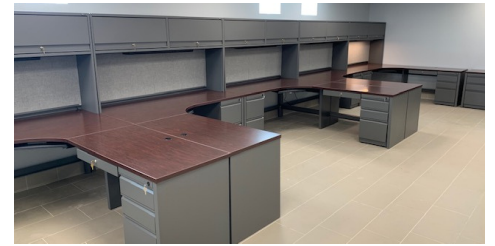

Speak with your Datum Specialist today to learn more about Datum's wide array of multi-purpose storage and furniture solutions:

- High -Density Storage
- Filing Systems and Shelving
- Weapon Storage
- Desks and Workstations
- Lockers

EXPERIENCE. SERVICE. COMMITMENT.

Owned and operated by the Potter family since 1968, Datum Storage Solution's team of in-house engineers, designers, and skilled craftsmen have manufactured storage solutions for over 40,000 companies around the world. Datum's diverse line of products are made in York, Pennsylvania with high-quality, environmentally friendly materials and processes. Every product is backed by Datum's exclusive Lifetime Warranty - the best in the industry.

sales@datumstorage.com | 800.828.8018 | bydatum.com