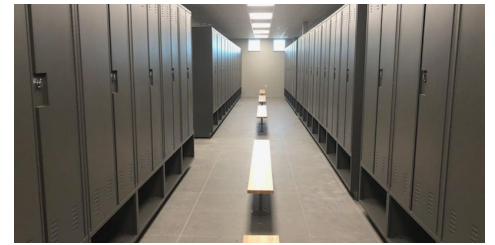

Speak with your Datum Specialist today to learn more about Datum's wide array of multi-purpose storage and furniture solutions:

- High -Density Storage
- Filing Systems and Shelving
- Weapon Storage
- Desks and Workstations
- Lockers

EXPERIENCE. SERVICE. COMMITMENT.

Owned and operated by the Potter family since 1968, Datum Storage Solution's team of in-house engineers, designers, and skilled craftsmen have manufactured storage solutions for over 40,000 companies around the world. Datum's diverse line of products are made in York, Pennsylvania with high-quality, environmentally friendly materials and processes. Every product is backed by Datum's exclusive Lifetime Warranty - the best in the industry.

sales@datumstorage.com | 800.828.8018 | bydatum.com