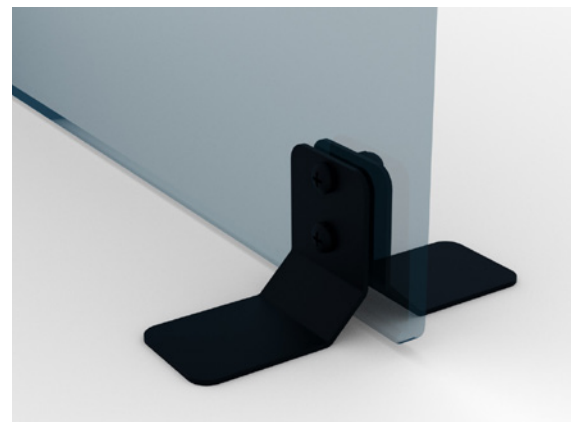

WORKSPACE SHIELD

Datum's WorkSpace Shield is an easy-to-mount, easy-to-clean plexiglass barrier that can be placed on any flat surface to instantly create a non-intrusive physical shield between people or workspaces.

CONSTRUCTION

- Plexiglass panel: ¼-inch, clear
- Units have 4 feet and include self-stick rubber bottoms
- Metal Feet color is black
- Base mounts on any flat surface: desk, table, countertop, worksurface
- 3M Dual Lock provided secures base to mounting surface without tools
- Does not damage mounting surface
- Connector kits available for multiple shields to allow you to customize your setup
- Connector configurations: corner, straight, T, and four-way

DIMENSIONS

Heights (in.): 24, 30, 36

Widths (in.): 24, 30, 36

Thickness (in.): 1/4

CONNECTION OPTIONS

Corner, Straight, T, or Four-Way

SHIPPING AND HANDLING

Weight varies due to size and options selected. Please consult factory for additional information.

LIFETIME PRODUCT WARRANTY

800-828-8018

sales@datumstorage.com

bydatum.com/warranty

Since 1968 | Lifetime Warranty | Made in the USA

DATUM
Designed for **more.**